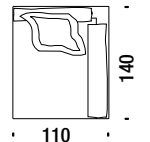

Nebula Nine right elem.110x140 goose down

Nebula Nine elem.dx 110x140 piuma

F44

10,3mt. 1,2m³ 56Kg