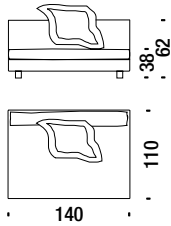

**Nebula Nine elem.cent.110x140 piuma**

**F45**

8,8mt. 1,2m<sup>3</sup> 51Kg

**Nebula Nine left elem.110x140 goose down**

**Nebula Nine elem.sx 110x140 piuma**

**F46**

10,3mt. 1,2m<sup>3</sup> 56Kg

**Nebula Nine right elem.110x140 goose down**

**Nebula Nine elem.dx 110x140 piuma**

**F44**

10,3mt. 1,2m<sup>3</sup> 56Kg

**Nebula Nine central elem.140x110 goose down**

**Nebula Nine elem.cent.140x110 piuma**

**F48**

8,6mt. 1,2m<sup>3</sup> 51Kg

**Nebula Nine left elem.140x110 goose down**