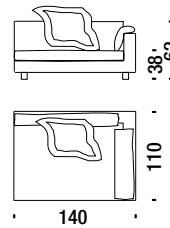

**Nebula Nine elem.dx 110x140 piuma**

**F44**

10,3mt. 1,2m<sup>3</sup> 56Kg

**Nebula Nine central elem.140x110 goose down**

**Nebula Nine elem.cent.140x110 piuma**

**F48**

8,6mt. 1,2m<sup>3</sup> 51Kg

**Nebula Nine left elem.140x110 goose down**

**Nebula Nine elem.sx 140x110 piuma**

**F51**

11,8mt. 1,2m<sup>3</sup> 56Kg

**Nebula Nine right elem.140x110 goose down**

**Nebula Nine elem.dx 140x110 piuma**

**F50**

11,8mt. 1,2m<sup>3</sup> 56Kg

**Nebula Nine left elem.140x140 goose down**