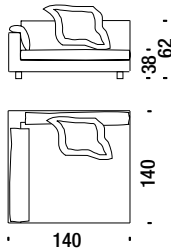

Nebula Nine left elem.140x140 goose down

Nebula Nine elem.sx 140x140 piuma

F49

13mt. 1,5m³ 64Kg